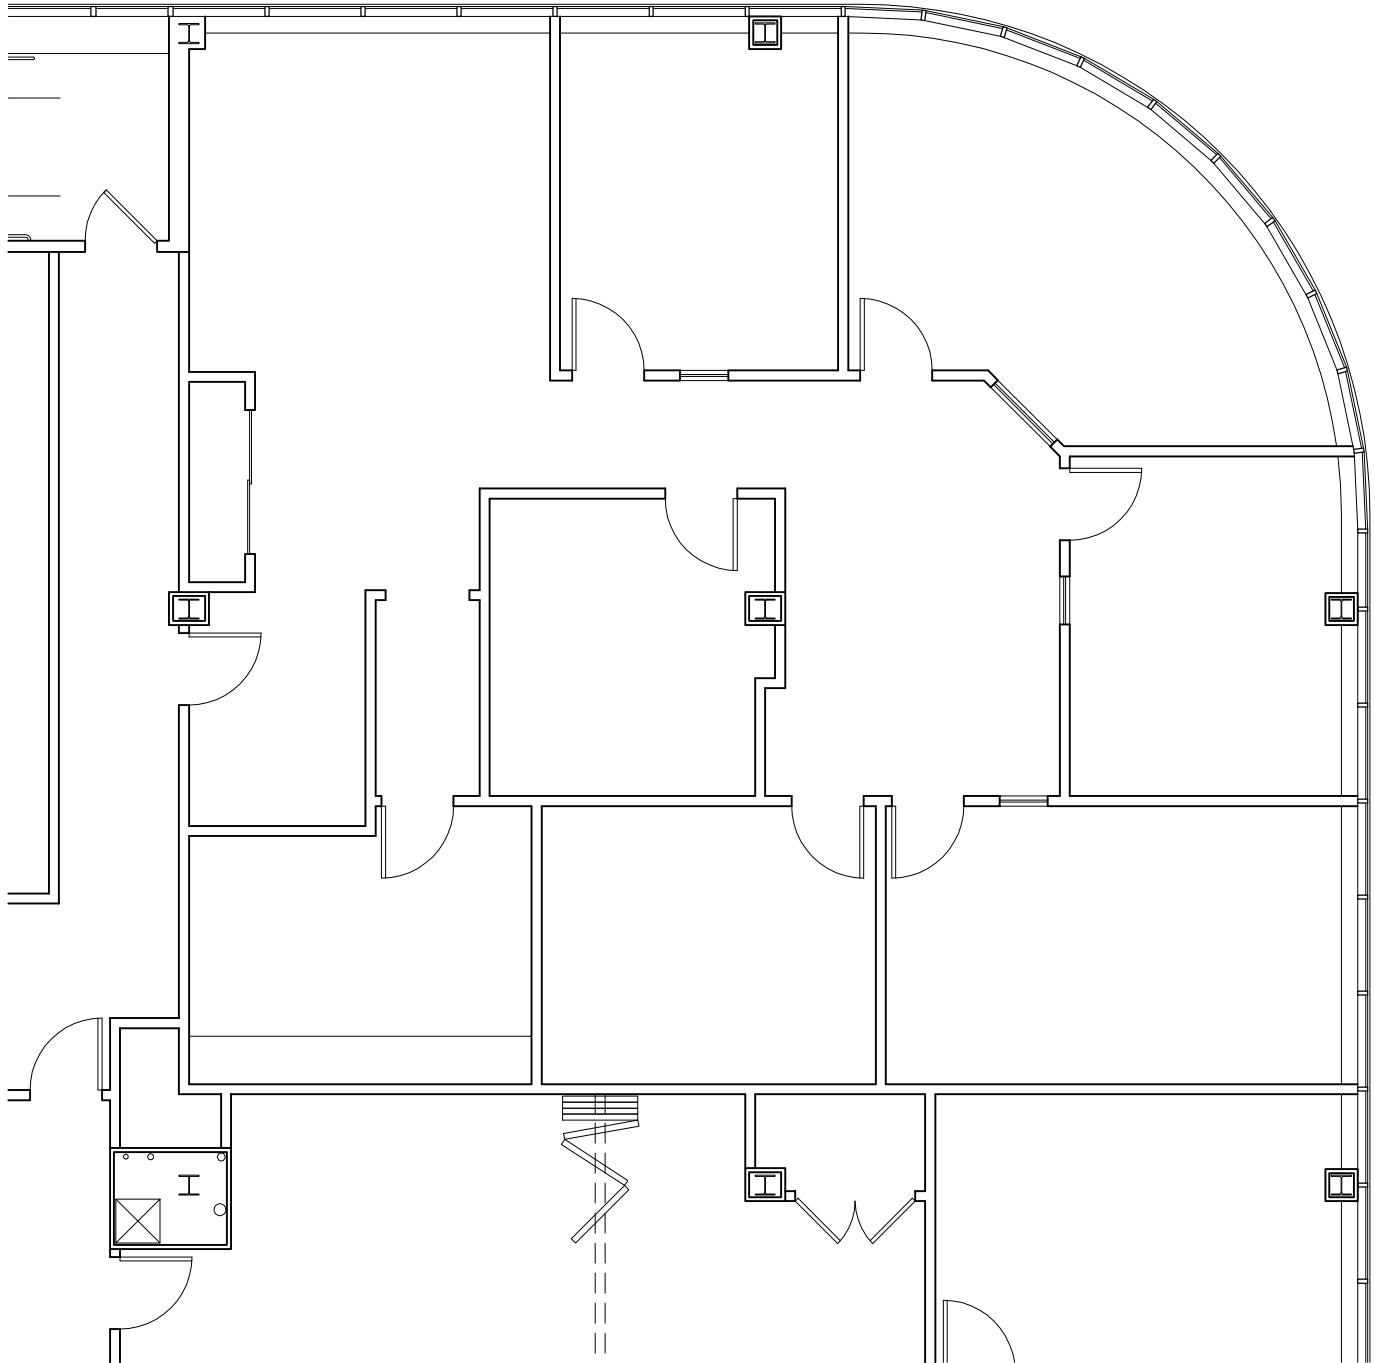

PROJECT NO.
1625

DATE
4/26/16

1 EXISTING TENANT FLOOR PLAN

SCALE: 1/8"=1'-0"