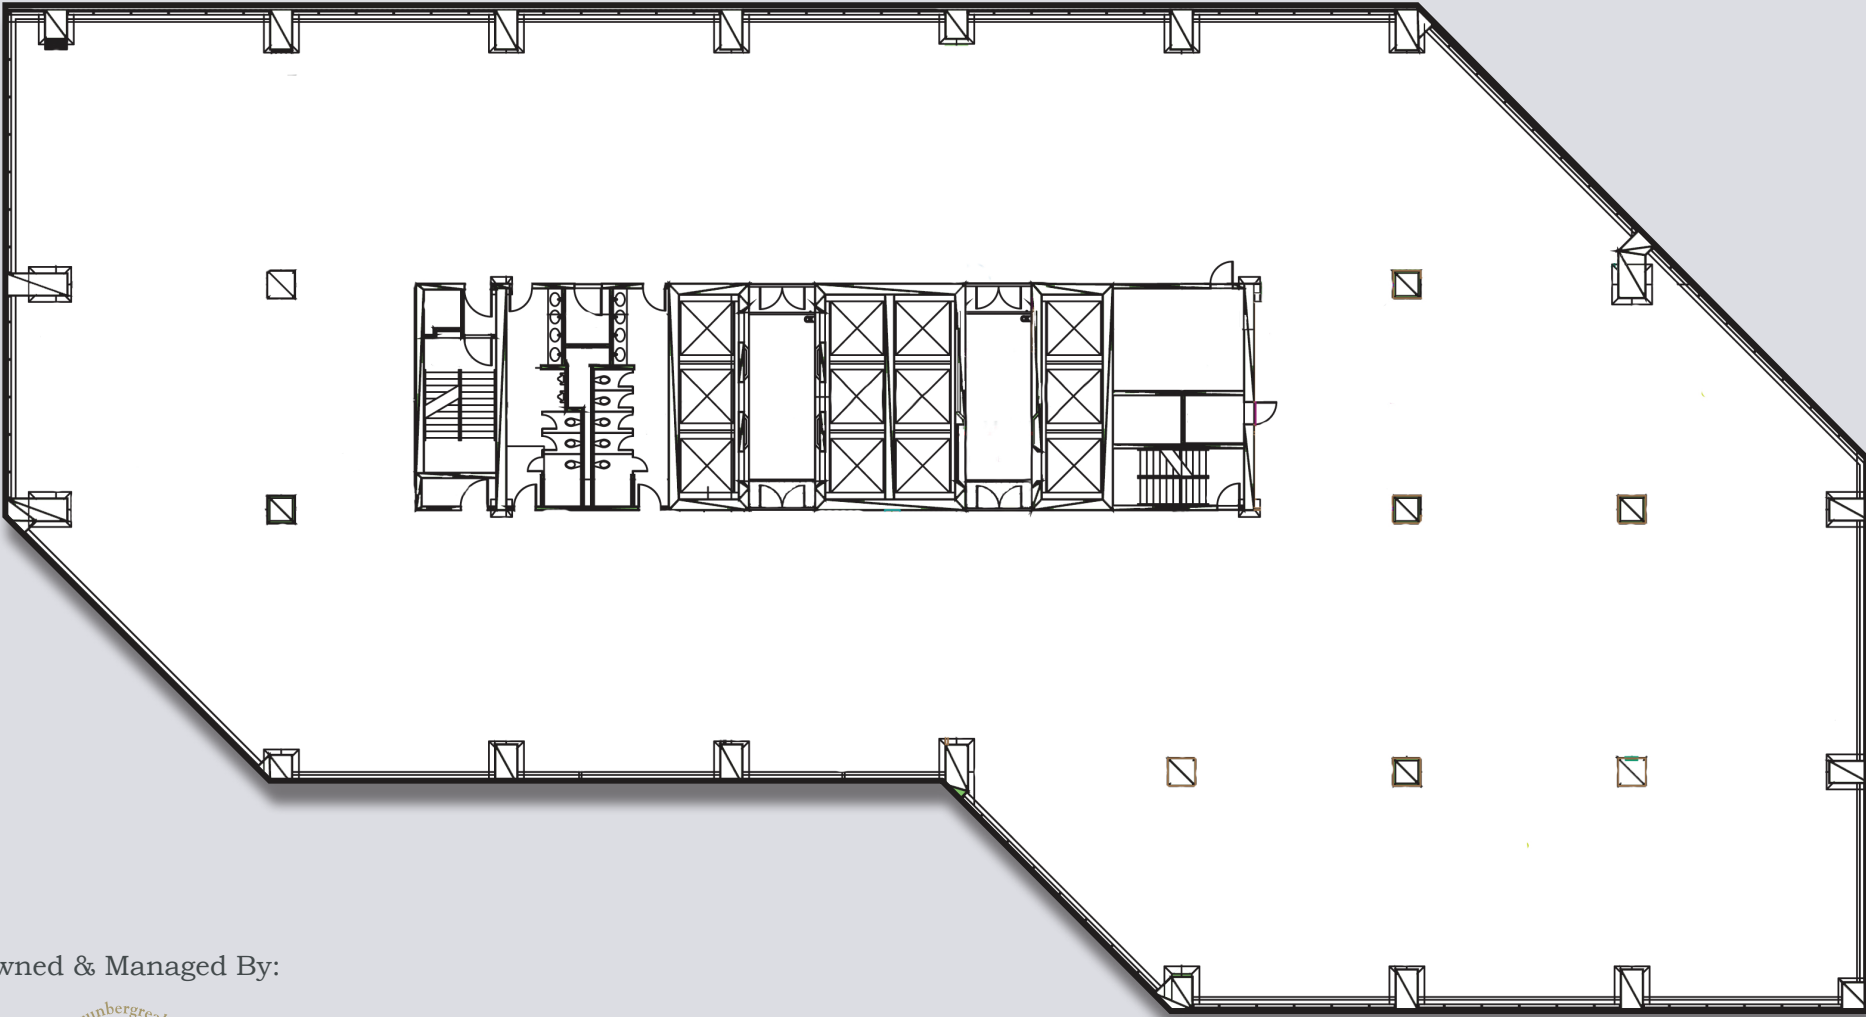

Sample Full Floor Plan

25,469 RSF Available

280

TRUMBULL STREET

Owned & Managed By:

www.grunbergrealty.com

CBRE | New England

CB Richard Ellis – N.E. Partners, LP, a CBRE Joint Venture