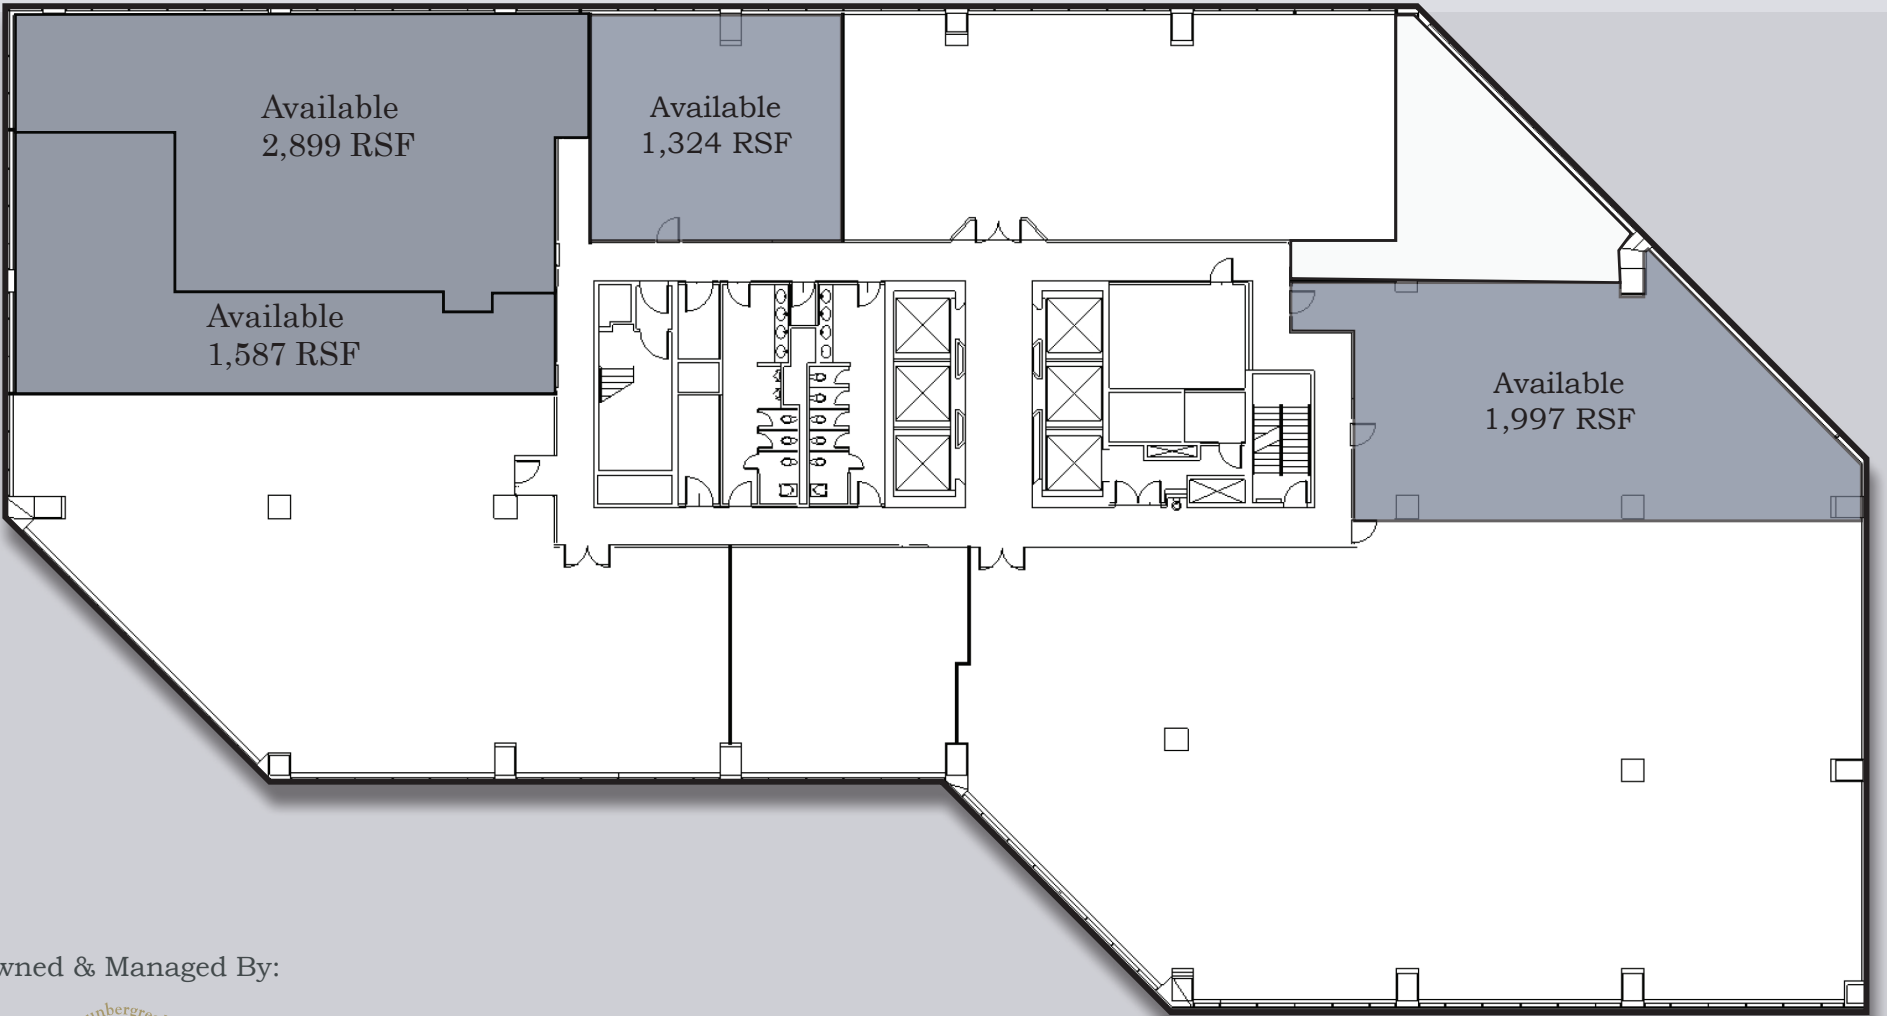

21st Floor Plan

7,807 RSF Available

280
TRUMBULL STREET

Owned & Managed By:

www.grunbergrealty.com

CBRE | New England

CB Richa rd Ellis - N.E . Partners, LP, a C BRE Joint Venture