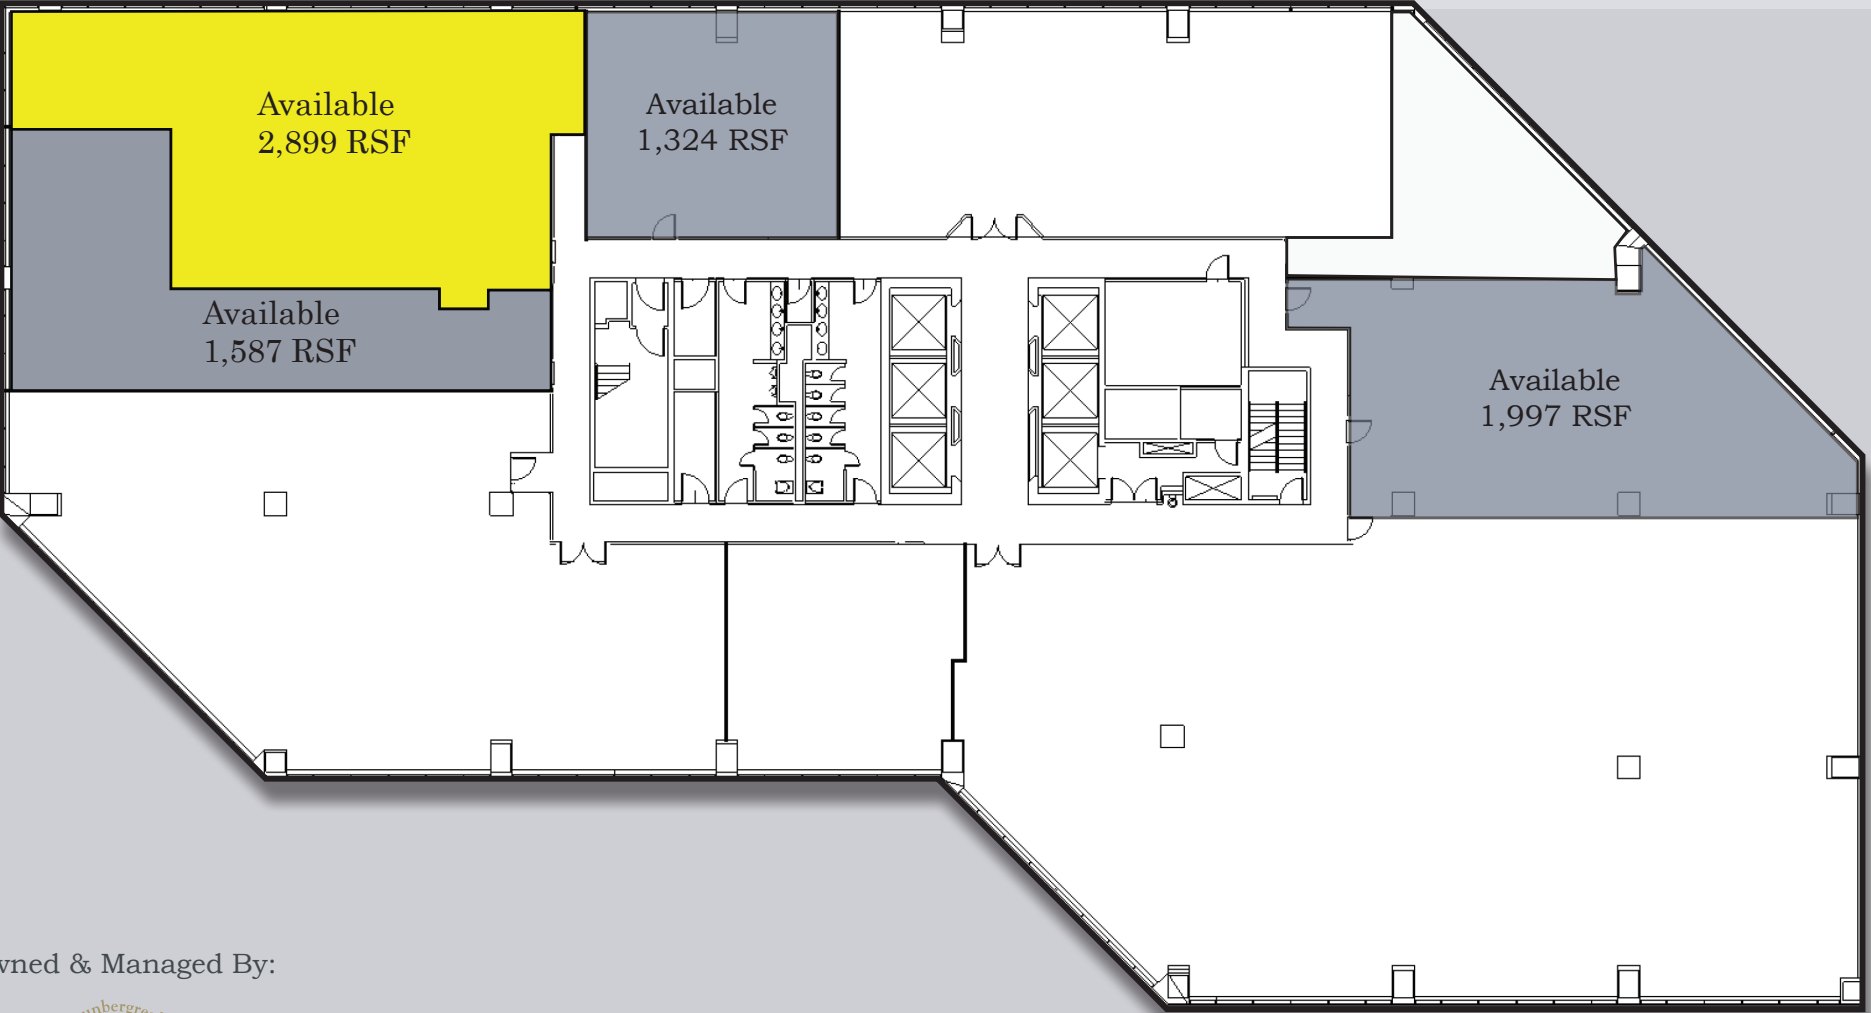

# 21st Floor Plan

7,807 RSF Available

280  
TRUMBULL STREET

Owned & Managed By:

www.grunbergrealty.com

**CBRE** | New England

CB Richa rd Ellis - N.E . Partners, LP, a C BRE Joint Venture