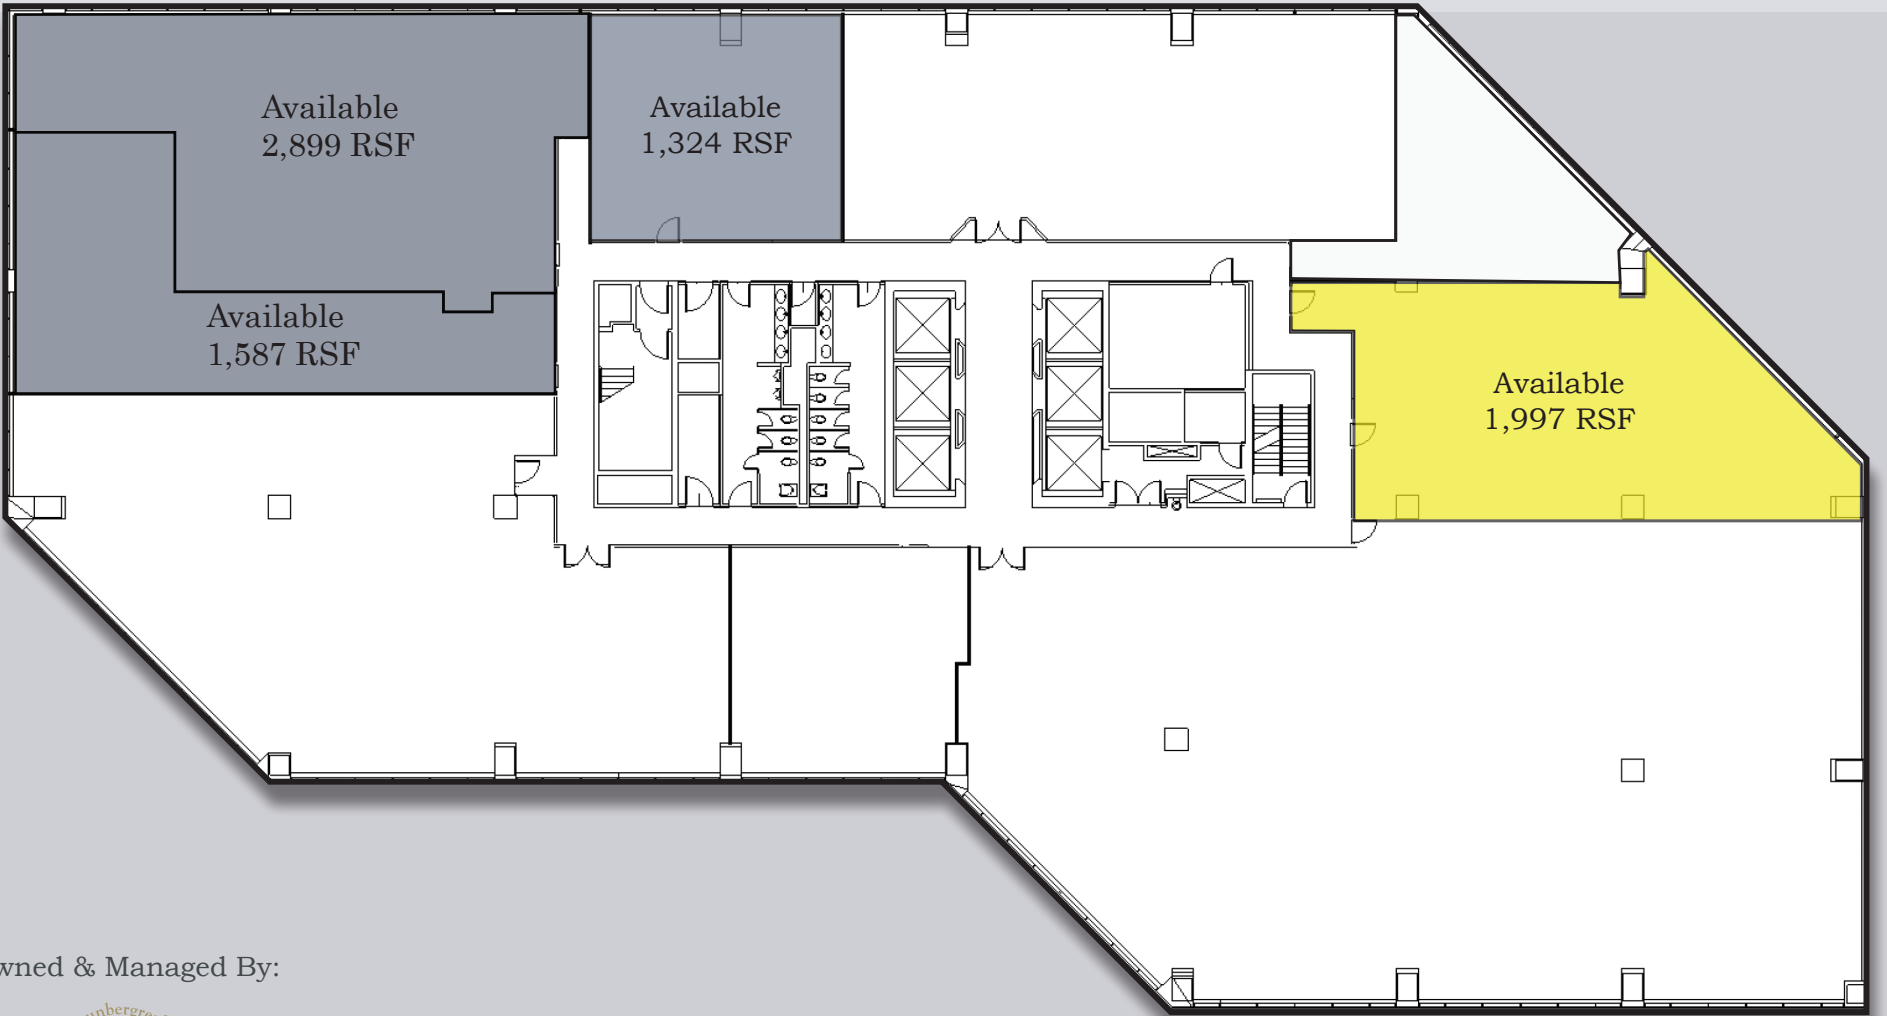

21st Floor Plan

7,807 RSF Available

280
TRUMBULL STREET

Owned & Managed By:

www.grunbergrealty.com

CBRE | New England

CB Richa rd Ellis - N.E . Partners, LP, a C BRE Joint Venture