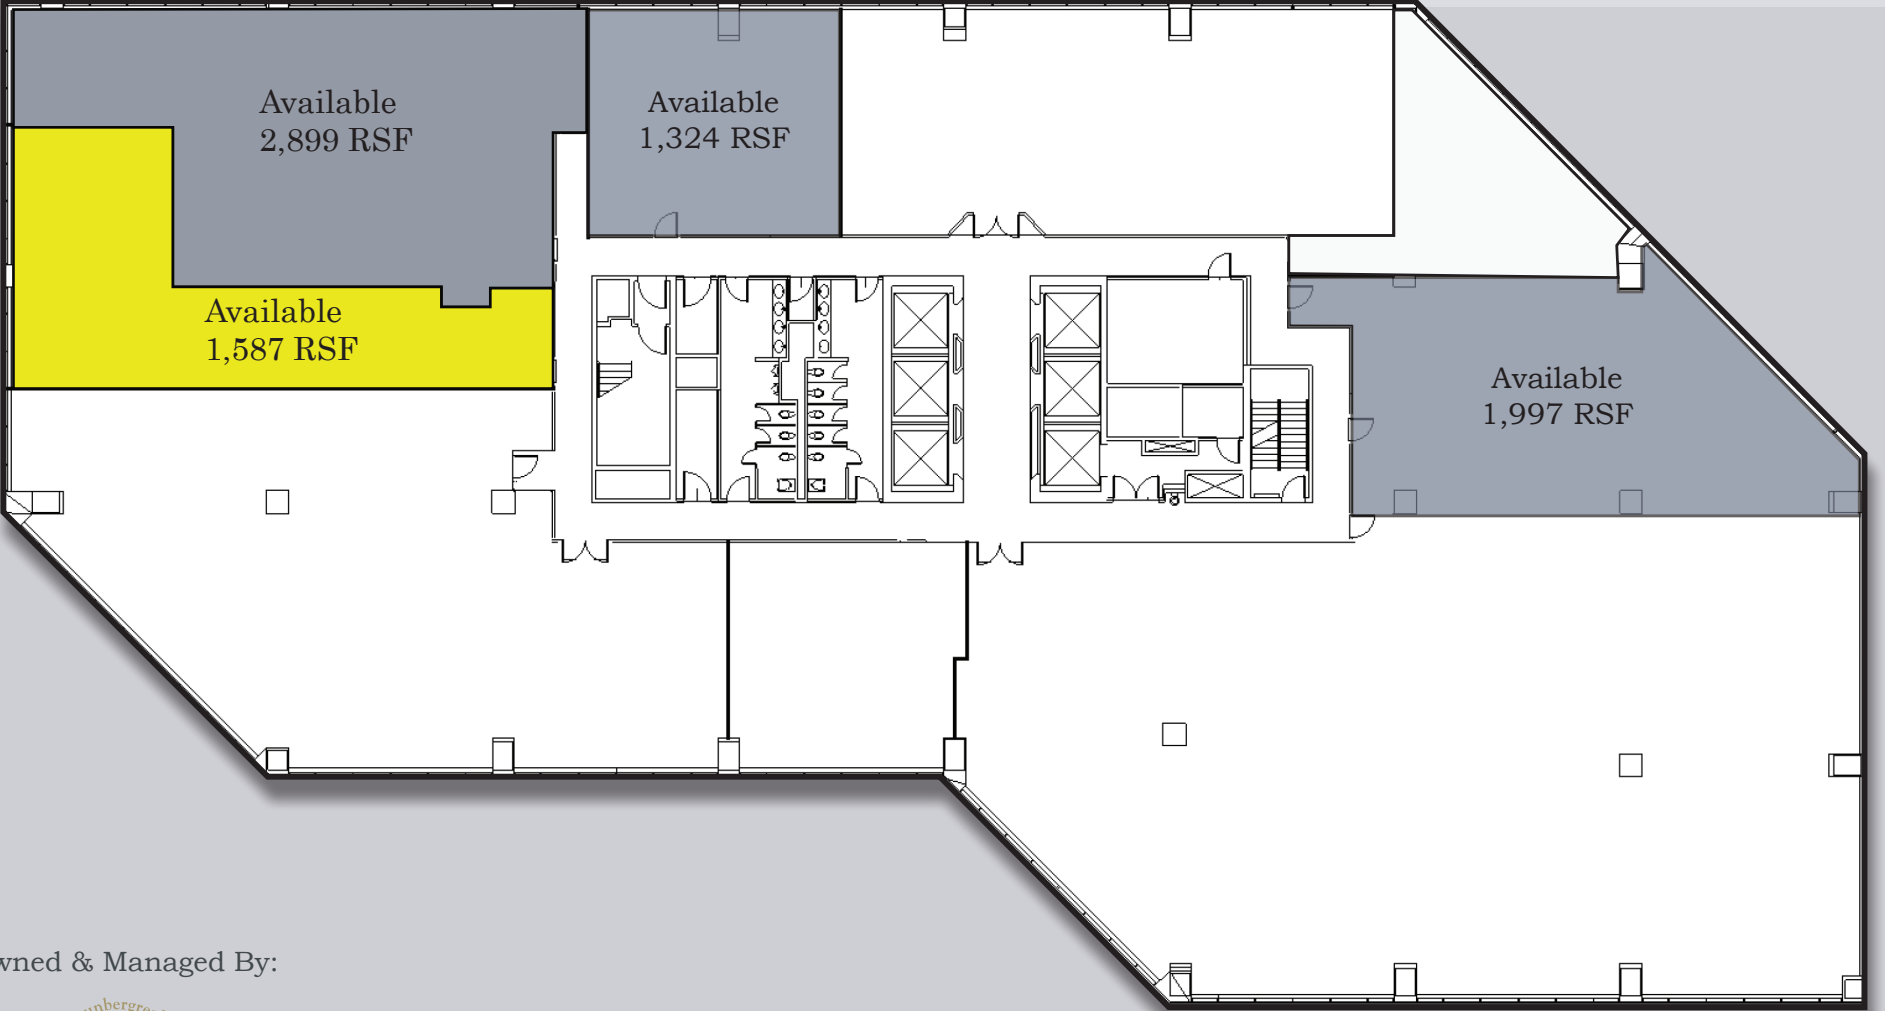

# 21st Floor Plan

7,807 RSF Available

280  
TRUMBULL STREET

Owned & Managed By:

www.grunbergrealty.com

**CBRE** | New England

CB Richa rd Ellis - N.E . Partners, LP, a C BRE Joint Venture