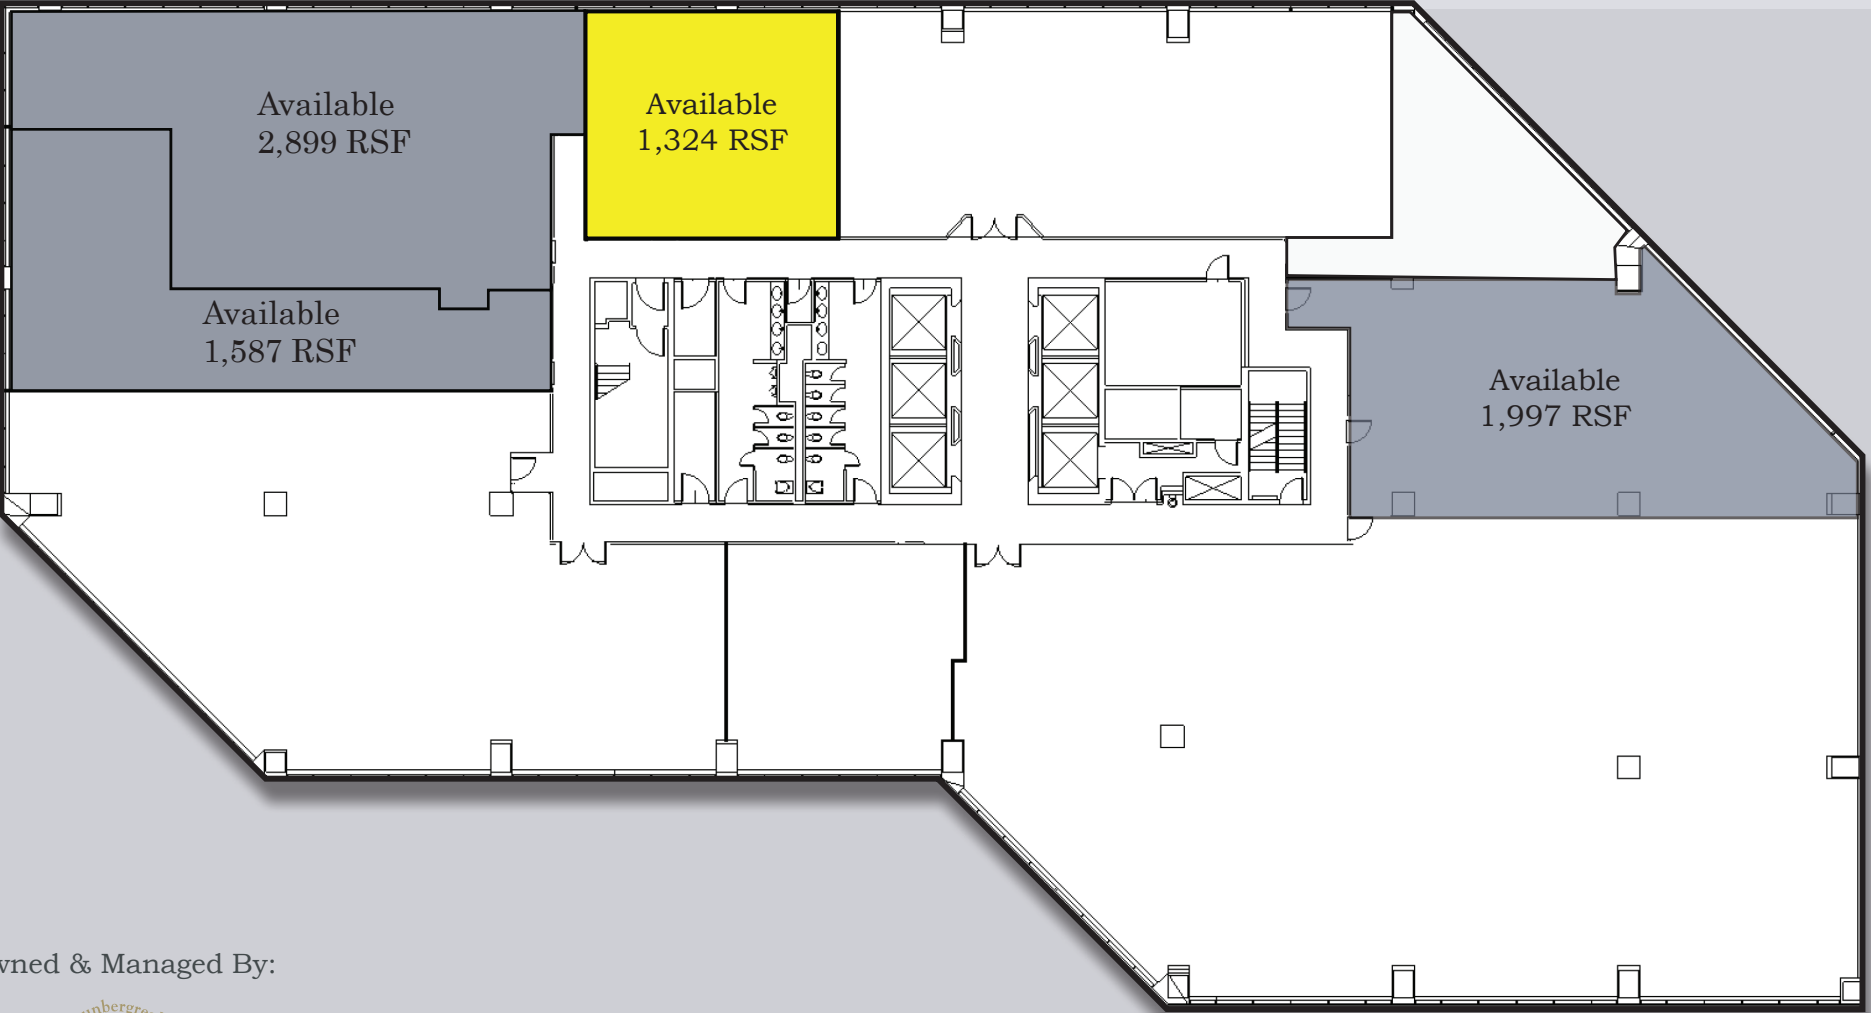

21st Floor Plan

7,807 RSF Available

280
TRUMBULL STREET

Owned & Managed By:

www.grunbergrealty.com

CBRE | New England

CB Richa rd Ellis - N.E . Partners, LP, a C BRE Joint Venture