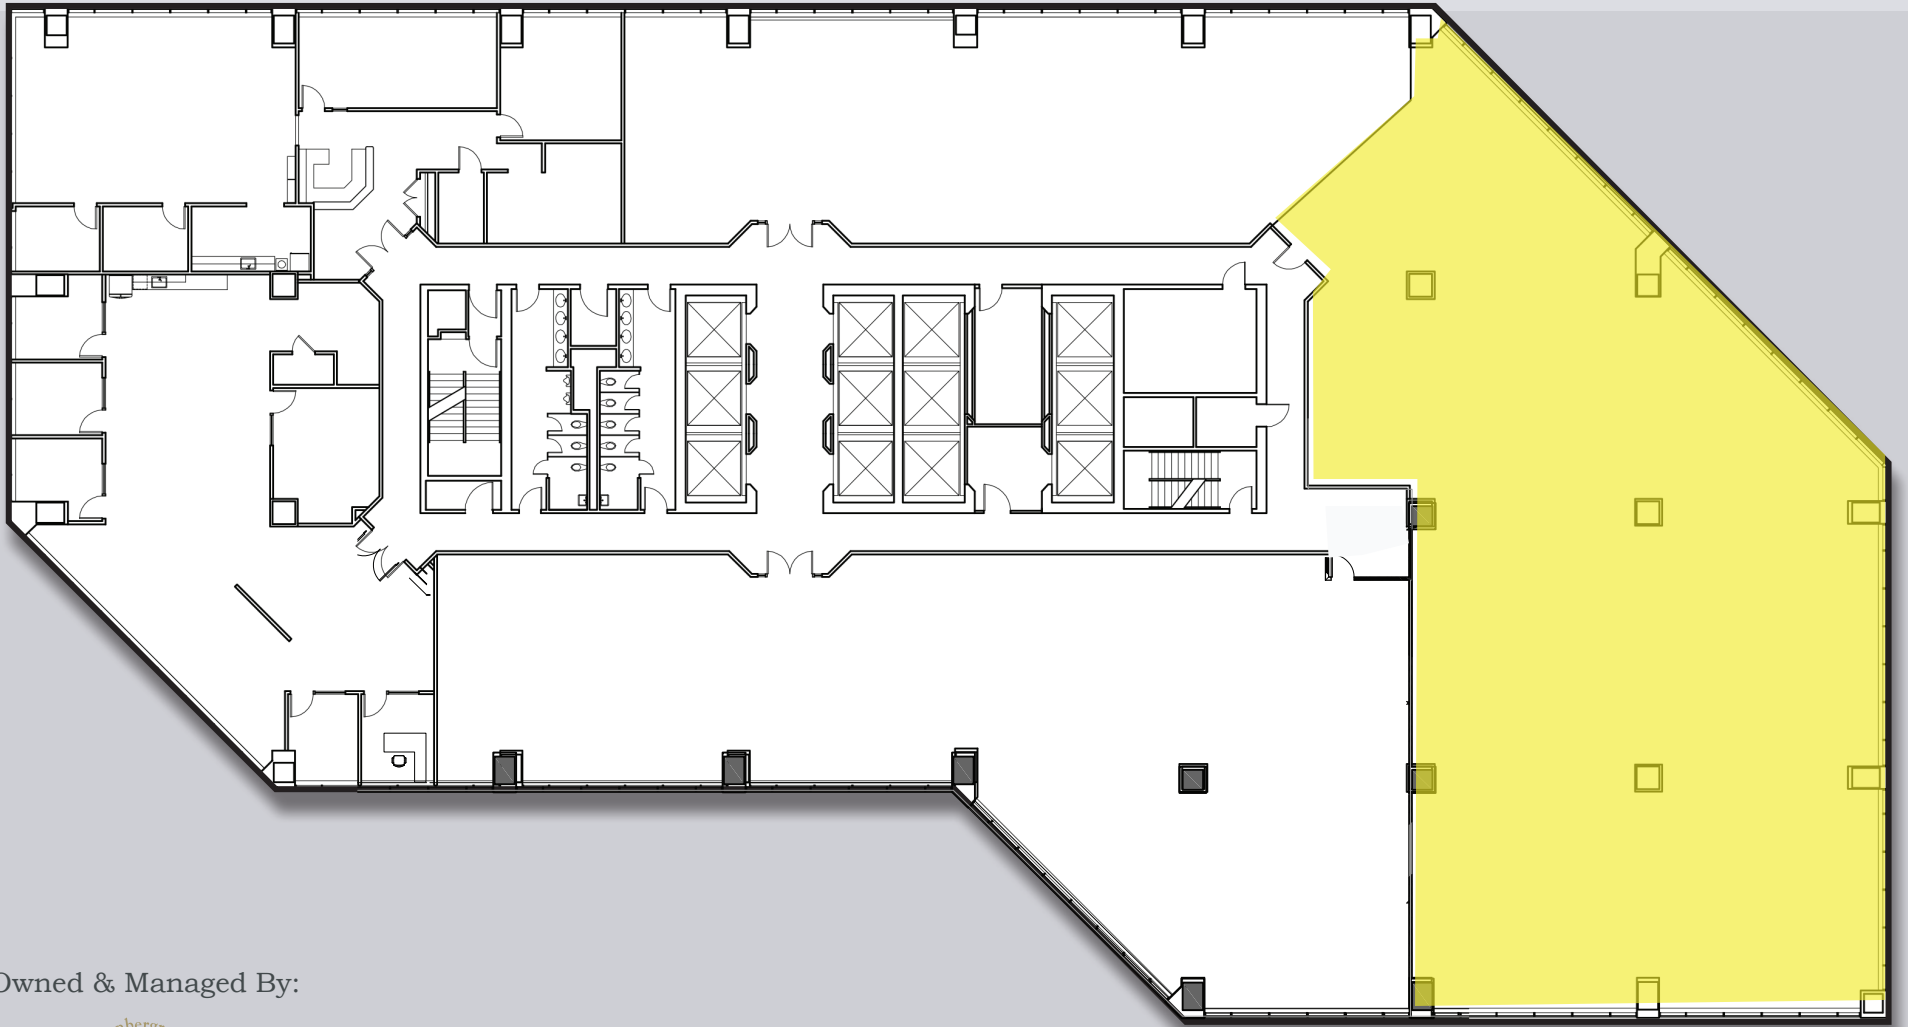

14th Floor Plan

8,466 RSF Available

280
TRUMBULL STREET

Owned & Managed By:

www.grunbergrealty.com

CBRE | New England

CB Richard Ellis - N.E. Partners, LP, a CBRE Joint Venture