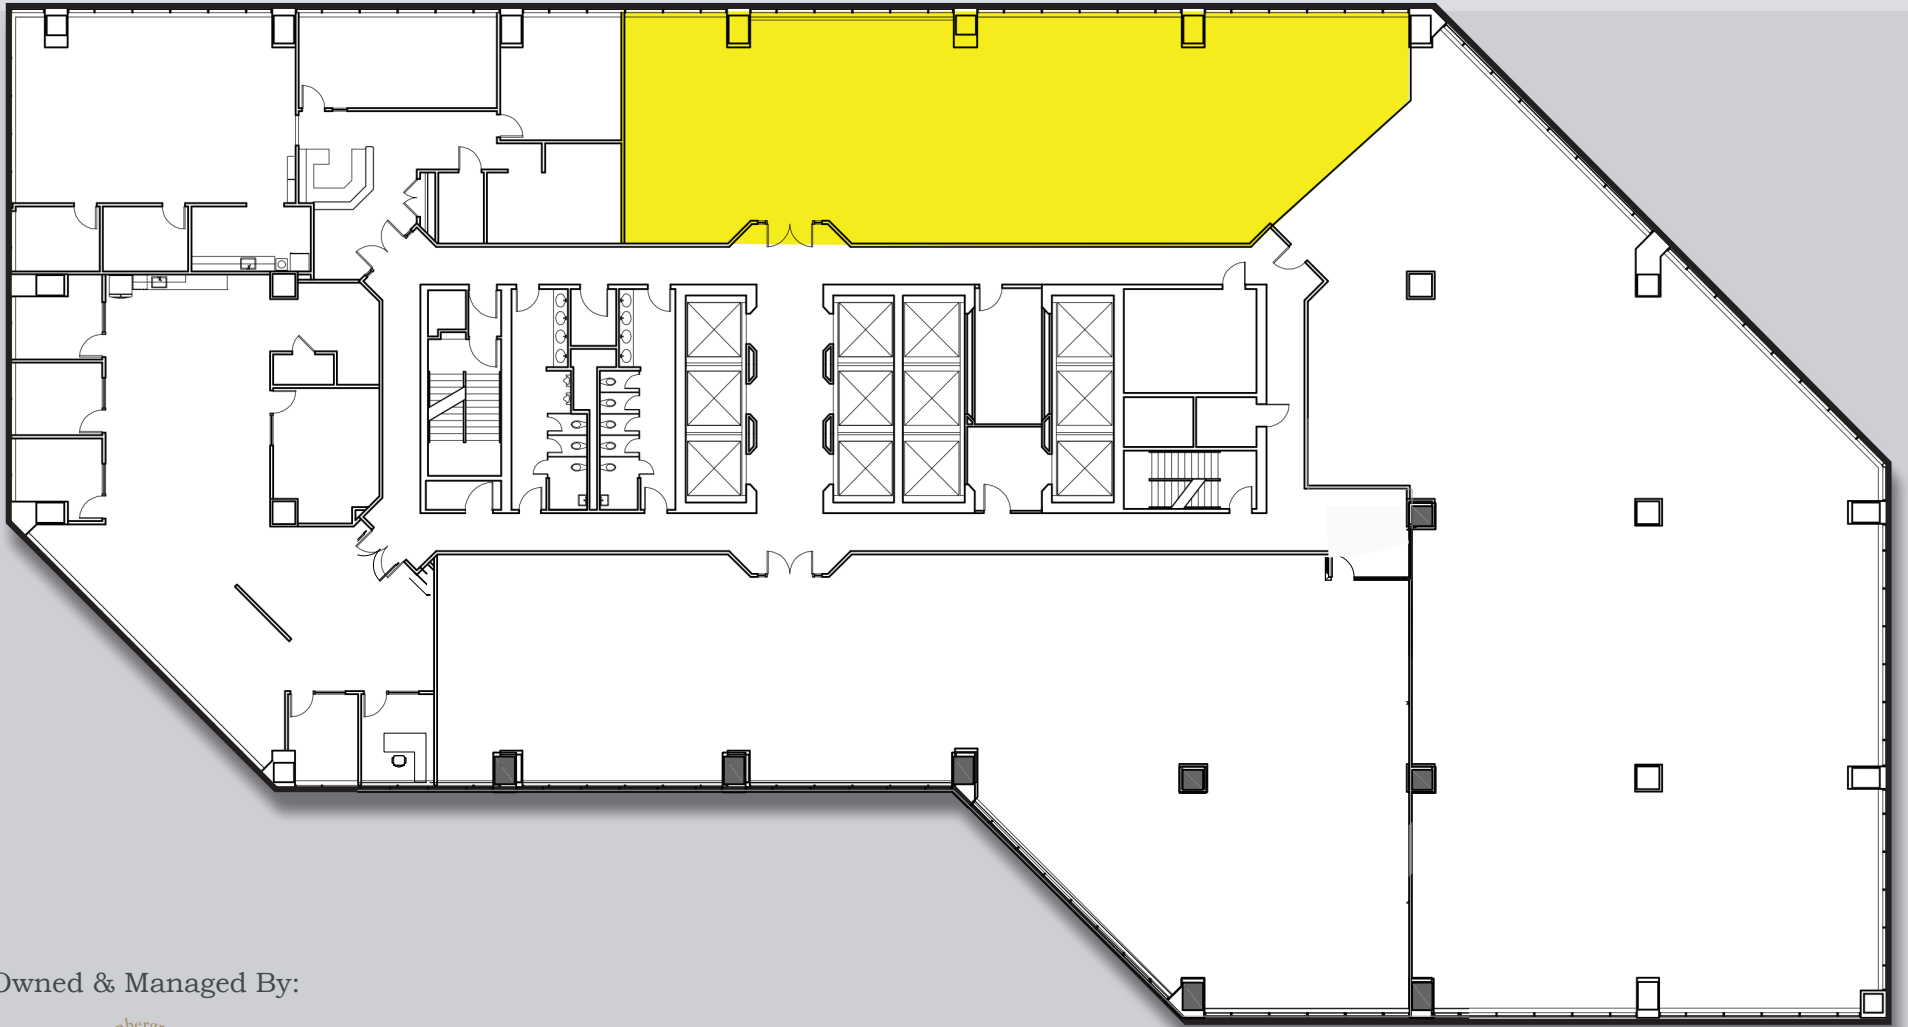

14th Floor Plan

3,649 RSF Available

280
TRUMBULL STREET

Owned & Managed By:

www.grunbergrealty.com

CBRE | New England

CB Richard Ellis - N.E. Partners, LP, a CBRE Joint Venture